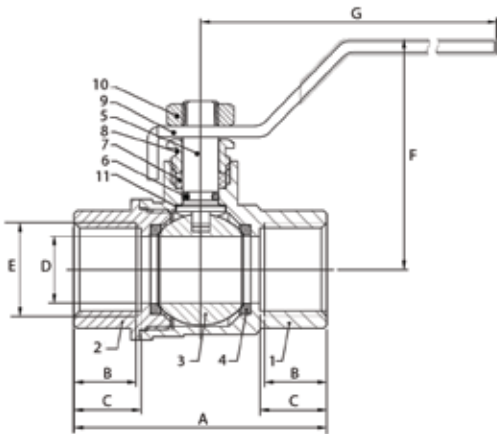

APPROVED BY

British Gas

Series BSPT Full Bore Nickel Plated Brass Ball Valves

Temp -20°C – 170°C

ISO7/1 BS21 BSP TAPER

Silicon Free

40 - 25 Bar Rated

Article no.	Size	Max Pressure BAR	Price £	Price €
9014T	1/4"	40	£5.40	€7.00
9038T	3/8"	40	£4.90	€6.40
9012T	1/2"	40	£7.20	€9.40
9034T	3/4"	40	£10.70	€13.90
9010T	1"	40	£16.70	€21.70
90114T	1 1/4"	40	£27.60	€35.90
90112T	1 1/2"	40	£36.80	€47.80
9020T	2"	40	£59.70	€77.60
90212T	2 1/2"	25	£108.80	€141.40
9030T	3"	25	£145.50	€189.20
9040T	4"	25	£223.50	€290.60

Materials

Description	Material
1 BODY:	CW617N Brass Nickel Plated
2 BONNET:	CW617N Brass Nickel Plated
3 BALL:	CW617N Brass Chrome Plated (Polished)
4 SEAT:	PTFE
5 STEM:	CW617N Brass Nickel Plated
6 O-RING:	VITON
7 PACKING:	PTFE
8 LOCK NUT:	HPb57-3 Brass
9 HANDLE:	Q235 Chrome Plated and PVC Sleeve
10 NUT:	Stl/Stl (White Zinc Plating)
11 GASKET:	PTFE

Dimensions

	E	inch	1/4"	3/8"	1/2"	3/4"	1"	1 1/4"	1 1/2"	2"	2 1/2"	3"	4"
DN	mm		8	10	15	20	25	32	40	50	65	80	100
A	mm		45	45	56.7	67	77	88	99.3	121	146	168	199
B	mm		10	10	14	16.5	18	18.5	19.5	24.5	29	34.8	39.6
C	mm		11.5	11.5	15	18	19.5	20	21	26.5	31	36.8	41.6
ØD	mm		10	10	14.5	19	25	32	40	49	60	73	90
F	mm		41.2	41.2	48	55	55	80	87	92	122	132	143
G	mm		80	80	88	100	125	140	140	165	225	225	280
PN			40	40	40	40	40	40	40	40	25	25	25
Weight	kg		142	162	210	315	476	730	980	1586	3150	4070	6651