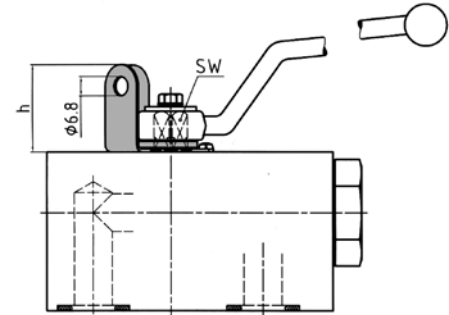

ISIS Standard Locking Device

- Universal locking device
- Can be mounted to a valve retrospectively
- Economic solution
- Lock fails to work if the lever is removed

Article no.	DN	Size	h	Additional Prices	
				Price £	Price €
SW7LOCK	6	SW7	28	£23.70	€24.90
LOCK	9	SW9	28	£22.60	€23.70
LOCK2	14	SW14	34.5	£28.90	€30.30
LOCK3	17	SW17	44	£30.70	€32.20
PAD	Padlock SW9			£7.50	€10.10
PAD2	Padlock SW12-17			£10.90	€14.80

HIGH PRESSURE BALL VALVES

Universal Locking Device

- Can be mounted to a valve retrospectively
- Cannot be dismantled when locked
- High security against malicious disassembly

Article no.	DN	Size	B ₁	I ₁	Additional Prices	
					Price £	Price €
SW9LOCK	4-13	SW9	25	33	£26.50	€27.90
SW12LOCK	16	SW12	40	50	£64.70	€67.90
SW14LOCK	20-25	SW14	40	56	£52.10	€54.80
SW17LOCK	32-50	SW17	50	64	£58.50	€61.40
PAD	Padlock SW9				£7.50	€10.10
PAD2	Padlock SW12-17				£10.90	€14.80