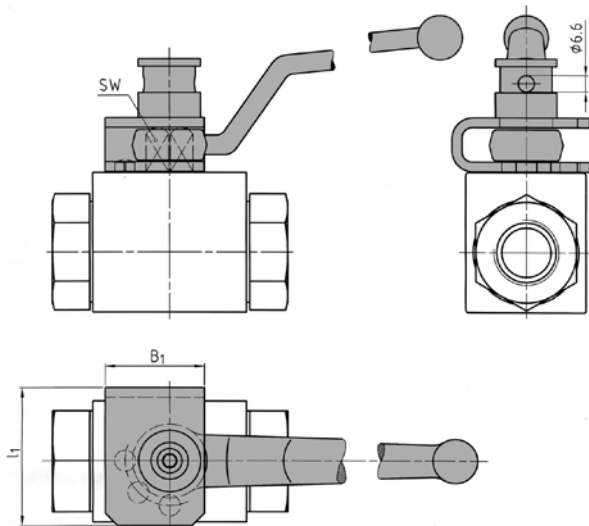

ISIS Standard Locking Device

- Universal locking device
- Can be mounted to a valve retrospectively
- Economic solution
- Lock fails to work if the lever is removed

Article no.	DN	Size	h	Additional Prices	
				Price £	Price €
SW7LOCK	6	SW7	28	£23.70	€24.90
LOCK	9	SW9	28	£22.60	€23.70
LOCK2	14	SW14	34.5	£28.90	€30.30
LOCK3	17	SW17	44	£30.70	€32.20
PAD	Padlock SW9			£7.50	€10.10
PAD2	Padlock SW12-17			£10.90	€14.80

HIGH PRESSURE BALL VALVES

Universal Locking Device

- Can be mounted to a valve retrospectively
- Cannot be dismantled when locked
- High security against malicious disassembly

Article no.	DN	Size	B ₁	I ₁	Additional Prices	
					Price £	Price €
SW9LOCK	4-13	SW9	25	33	£26.50	€27.90
SW12LOCK	16	SW12	40	50	£64.70	€67.90
SW14LOCK	20-25	SW14	40	56	£52.10	€54.80
SW17LOCK	32-50	SW17	50	64	£58.50	€61.40
PAD	Padlock SW9				£7.50	€10.10
PAD2	Padlock SW12-17				£10.90	€14.80