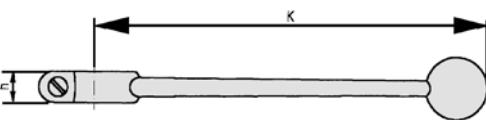

STEEL

Article no.	SW	K	h	H	Price £	Price €
01300196	7	80	6.5	30	£9.00	€9.40
01300063	9	115	9	47	£9.00	€9.40
01308618	14	170	12.5	64	£14.00	€14.70
01314083	17	306	16	80	£20.00	€21.00

ZINC

Article no.	SW	K	h	H	Price £	Price €
01312603	7	80	6.5	30	£2.80	€2.90
01315533	9	115	8.7	45	£5.60	€5.90

ALUMINIUM

Article no.	SW	K	h	H	Price £	Price €
01301741	12	160	12	55	£18.10	€19.00

Straight Levers

ZINC

Article no.	SW	K	h	Price £	Price €
SW9ST	9	155	10	£7.20	€7.60
01302729	14	200	13	£10.20	€10.70

ALUMINIUM

Article no.	SW	K	h	Price £	Price €
01300052	9	150	11	£10.70	€11.30
01306745	14	200	12	£14.60	€15.40
01301799	17	320	16	£30.20	€31.70

Wing Steel Lever

Article no.	SW	K	h	H	Price £	Price €
013081336	9	57.5	12	29	£14.60	€15.40