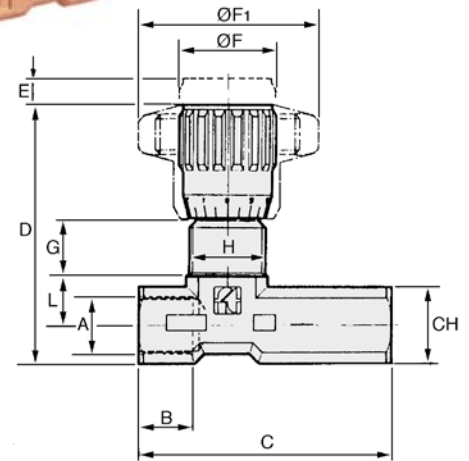

* Fine control between 0 & 2 lpm body passivated

Dimensions (mm)

| Size | B | C | D | E | F | F1 | G | H | L | CH | WEIGHT kg |
|------|----|------|-----|-----|----|----|------|---------|-----|----|-----------|
| 1/8" | 8 | 46.5 | 55 | 4 | 22 | 40 | 12 | m15x1 | 9.5 | 15 | 0.110 |
| 1/4" | 12 | 56 | 57 | 4.5 | 22 | 40 | 12 | m17x1 | 11 | 17 | 0.138 |
| 3/8" | 13 | 64.5 | 69 | 7 | 27 | 50 | 12.5 | M20x1 | 15 | 22 | 0.259 |
| 1/2" | 16 | 87 | 82 | 10 | 33 | 70 | 13 | M25x1.5 | 19 | 27 | 0.499 |
| 3/4" | 20 | 115 | 100 | 12 | 38 | 80 | 15 | M30x1.5 | 22 | 34 | 0.975 |

FLOW CONTROL VAL

'MP' PLASTIC HANDLE on request interchangeable with aluminium knob

316 Stainless Steel with viton seals - 300 BAR RATED

| Article no. | Size BSP | Max Pressure BAR | Max Flow LPM | Price £ | Price € |
|-------------|----------|------------------|--------------|---------|---------|
| 224059 | 1/8" | 300 | 2* | £169.50 | €178.00 |
| 224060 | 1/4" | 300 | 20 | £148.90 | €156.40 |
| 224061 | 3/8" | 300 | 30 | £181.30 | €190.40 |
| 224062 | 1/2" | 300 | 60 | £258.00 | €270.90 |
| 224063 | 3/4" | 300 | 90 | £346.40 | €363.70 |

Dimensions (mm)

| size | B | C | D | E | F | f1 | G | H | L | CH | WEIGHT kg |
|------|----|----|-----|-----|----|----|------|---------|-----|----|-----------|
| 1/8" | 8 | 40 | 55 | 4 | 22 | 40 | 12 | m15x1 | 9.5 | 15 | 0.105 |
| 1/4" | 12 | 46 | 57 | 4.5 | 22 | 40 | 12 | m17x1 | 11 | 17 | 0.122 |
| 3/8" | 13 | 55 | 69 | 7 | 27 | 50 | 11.5 | M20x1 | 15 | 22 | 0.233 |
| 1/2" | 16 | 70 | 82 | 10 | 33 | 70 | 13 | M25x1.5 | 19 | 27 | 0.455 |
| 3/4" | 20 | 91 | 100 | 12 | 38 | 80 | 15 | M30x1.5 | 22 | 34 | 0.86 |