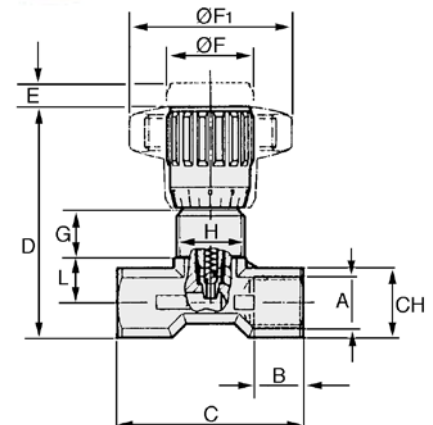

316 Stainless Steel with viton seals - 300 BAR RATED

Article no.	Size BSP	Max Pressure BAR	Max Flow LPM	Price £	Price €
224059	1/8"	300	2*	£169.50	€178.00
224060	1/4"	300	20	£148.90	€156.40
224061	3/8"	300	30	£181.30	€190.40
224062	1/2"	300	60	£258.00	€270.90
224063	3/4"	300	90	£346.40	€363.70

Dimensions (mm)

size	B	C	D	E	F	f1	G	H	L	CH	WEIGHT kg
1/8"	8	40	55	4	22	40	12	m15x1	9.5	15	0.105
1/4"	12	46	57	4.5	22	40	12	m17x1	11	17	0.122
3/8"	13	55	69	7	27	50	11.5	M20x1	15	22	0.233
1/2"	16	70	82	10	33	70	13	M25x1.5	19	27	0.455
3/4"	20	91	100	12	38	80	15	M30x1.5	22	34	0.86

'MP' PLASTIC HANDLE on request interchangeable with aluminium knob