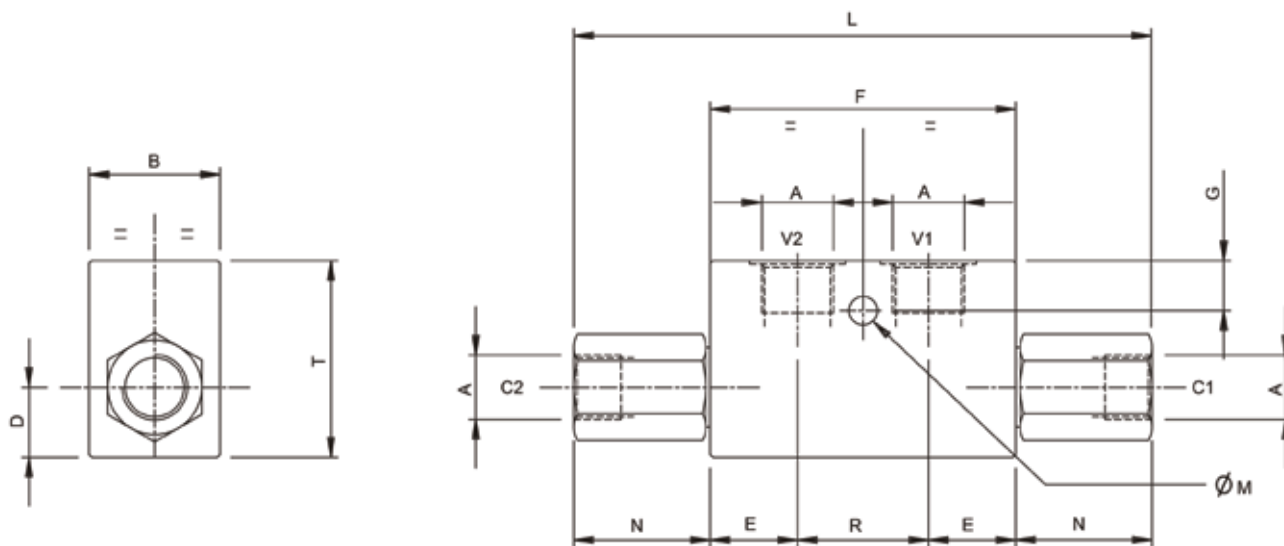

VRDE – Double Acting Pilot Check Valves

300 – 320 BAR Rated

Article no.	A	Max Pressure BAR	Max Flow l/min	Price £	Price €
VRDE140	BSPP 1/4	320	15	£37.30	€39.20
VRDE380	BSPP 3/8	320	35	£37.30	€39.20
VRDE120	BSPP 1/2	300	45	£54.50	€57.20
VRDE340	BSPP 3/4	300	70	£83.10	€87.30

Pressure Drop Graph

Dimensions (mm)

Code	A	B	D	E	F	G	L	M	N	R	T	Pilot ratio	Weight kg
VRDE140	BSPP 1/4	30	14	17.5	63	8	106	5.5	21.5	28	40	1:4 on request 1:9	0.63
VRDE380	BSPP 3/8	35	14	16	67	7	110	7	21.5	35	40	1:4	0.64
VRDE120	BSPP 1/2	35	16	21	80	15	144	6.5	32	38	50	1:4	1.06
VRDE340	BSPP 3/4	40	22	25	100	15	183	8.5	41.5	50	60	1:2.9	1.25