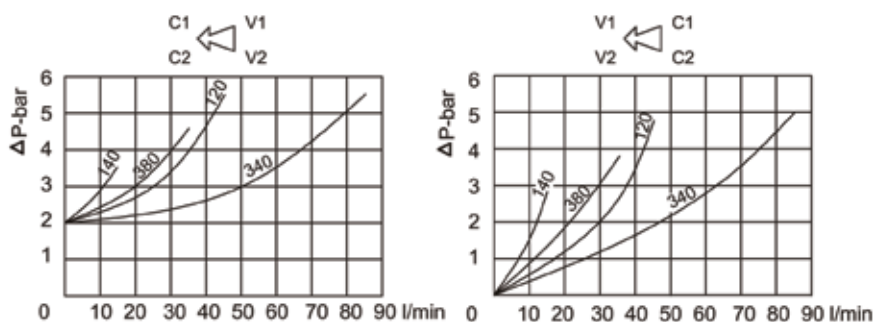

VRDE – Double Acting Pilot Check Valves

300 – 320 BAR Rated

Article no.	A	Max Pressure BAR	Max Flow l/min	Price £	Price €
VRDE140	BSPP 1/4	320	15	£37.30	€39.20
VRDE380	BSPP 3/8	320	35	£37.30	€39.20
VRDE120	BSPP 1/2	300	45	£54.50	€57.20
VRDE340	BSPP 3/4	300	70	£83.10	€87.30

Pressure Drop Graph

Dimensions (mm)

Code	A	B	D	E	F	G	L	M	N	R	T	Pilot ratio	Weight kg
VRDE140	BSPP 1/4	30	14	17.5	63	8	106	5.5	21.5	28	40	1:4 on request 1:9	0.63
VRDE380	BSPP 3/8	35	14	16	67	7	110	7	21.5	35	40	1:4	0.64
VRDE120	BSPP 1/2	35	16	21	80	15	144	6.5	32	38	50	1:4	1.06
VRDE340	BSPP 3/4	40	22	25	100	15	183	8.5	41.5	50	60	1:2.9	1.25