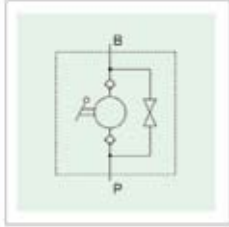

### Ordering Code

Lever = 600mm

### Dimensions (mm)