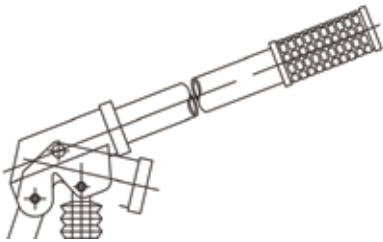

## PM70 – Lever Operated Hand Pump

Article no.	Max Pressure BAR	Price £	Price €
PM70	70	£246.10	€258.50
<b>Rubber Protection</b>		<b>£6.90</b>	<b>€7.30</b>
<b>Relief Valve Option</b>		<b>£13.80</b>	<b>€14.50</b>

### Ordering Code

Lever = 600mm

### Dimensions (mm)