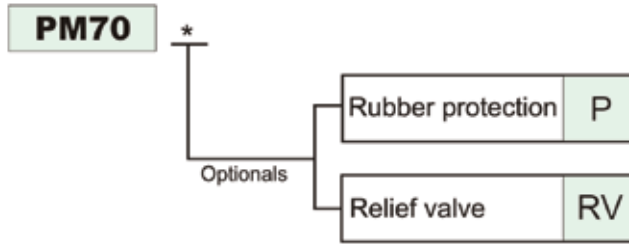

## PM70 – Lever Operated Hand Pump

Article no.	Max Pressure BAR	Price £	Price €
PM70	70	£246.10	€258.50
<b>Rubber Protection</b>		<b>£6.90</b>	<b>€7.30</b>
<b>Relief Valve Option</b>		<b>£13.80</b>	<b>€14.50</b>

### Ordering Code

Lever = 600mm

### Dimensions (mm)