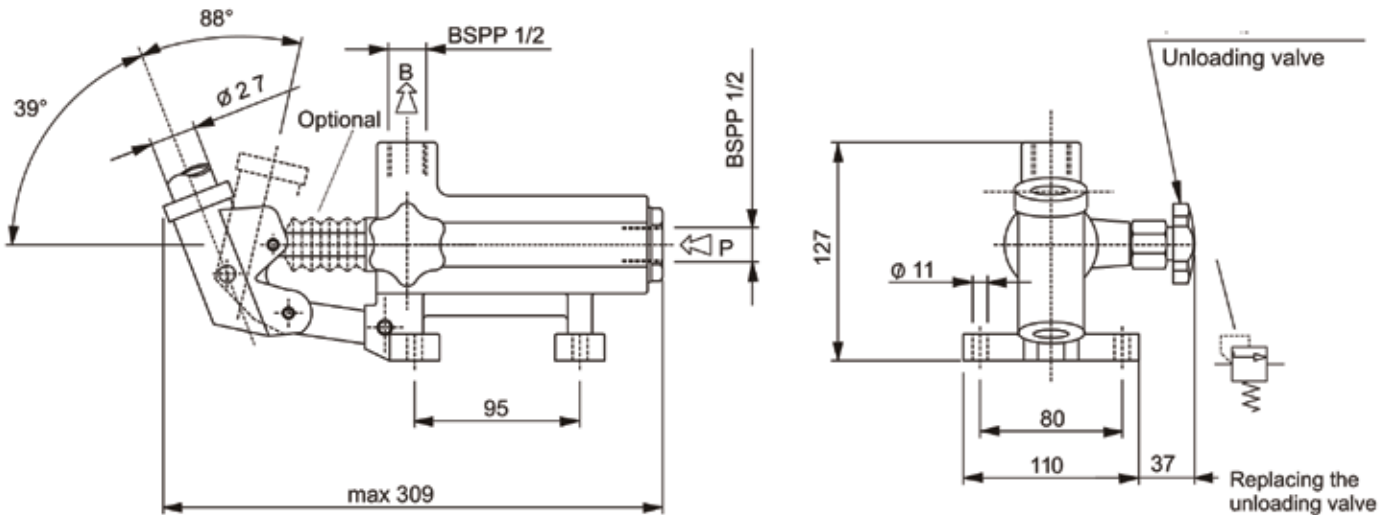

## PM70 – Lever Operated Hand Pump

Article no.	Max Pressure BAR	Price £	Price €
PM70	70	£246.10	€258.50
<b>Rubber Protection</b>		<b>£6.90</b>	<b>€7.30</b>
<b>Relief Valve Option</b>		<b>£13.80</b>	<b>€14.50</b>

### Ordering Code

Lever = 600mm

### Dimensions (mm)

### Features

Code	Displacement	Max working pressure	Weight kg
PM70	70cm <sup>3</sup>	70 BAR	6.4