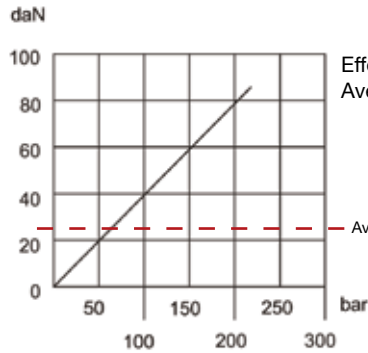

## PM70 – Lever Operated Hand Pump

Article no.	Max Pressure BAR	Price £	Price €
PM70	70	£246.10	€258.50
<b>Rubber Protection</b>		<b>£6.90</b>	<b>€7.30</b>
<b>Relief Valve Option</b>		<b>£13.80</b>	<b>€14.50</b>

### Ordering Code

Lever = 600mm

### Dimensions (mm)