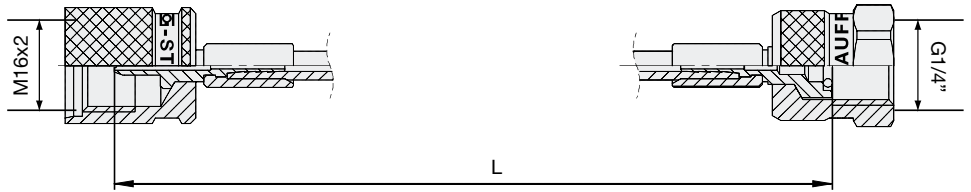

Monitoring Hose

630 BAR Rated

Materials

Hose Polyamid
 Connection Steel
 Temp. Range -30 to +100°C

DUST CAP IS INCLUDED

Hose with G1/4" Pressure Gauge Connector

L (mm)	ARTICLE M16 x G1/4"	Price £	Price €
200	75101502	£21.40	€27.80
400	75101504	£22.70	€29.50
600	75101506	£24.20	€31.40
800	75101508	£24.20	€31.40
1000	75101510	£24.60	€32.00
2000	75101520	£34.50	€44.90

Hose with M16x2 Female Threads for use with Pressure Gauge Adaptor

L (mm)	ARTICLE M16 x M16	Price £	Price €
200	20.30.02	£16.10	€21.00
400	20.30.04	£24.50	€31.90
600	20.30.06	£18.70	€24.30
800	20.30.08	£19.70	€25.60
1000	20.30.10	£20.80	€27.00
1500	20.30.15	£23.70	€30.80
2000	20.30.20	£26.60	€34.50
2500	20.30.25	£29.60	€38.50
3000	20.30.30	£32.50	€42.20