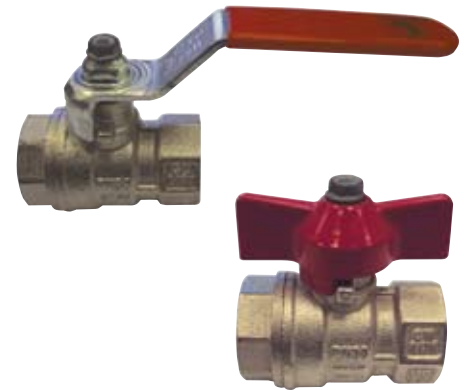

Female x Female Nickel Plated Brass Full Bore Ball Valves

BSP Parallel Threaded – ISO 228
25 – 50 BAR RATED

BRASS BALL VALVES

| Article no. LEVER HANDLE | Size | Max Pressure BAR | Price £ | Price € |
|------------------------------------|--------|---------------------|---------------|---------------|
| 216001 | 1/4" | 50 | £4.60 | €4.80 |
| 216002 | 3/8" | 50 | £4.70 | €4.90 |
| 216003 | 1/2" | 30 | £5.00 | €5.30 |
| 216004 | 3/4" | 30 | £7.40 | €7.80 |
| 216005 | 1" | 30 | £10.90 | €11.40 |
| 216006 | 1 1/4" | 25 | £17.50 | €18.40 |
| 216007 | 1 1/2" | 25 | £24.50 | €25.70 |
| 216008 | 2" | 25 | £40.40 | €42.50 |

| Article no. T HANDLE | Price £ | Price € |
|--------------------------------|---------------|---------------|
| 09214 | £4.30 | €4.50 |
| 09238 | £4.30 | €4.60 |
| 11803 | £4.70 | €4.90 |
| 11804 | £6.90 | €7.20 |
| 11805 | £10.40 | €10.90 |

Materials

| | |
|-------------|---------------------------------|
| Body | Forged Brass - Nickel Plated |
| Ball | Brass - Chromed |
| Stem Seal | VITON |
| Ball Seal | PTFE |
| Temp. Range | -20 TO +150°C |
| Lever | Steel (Zinc Plated And Painted) |
| Tee Handle | Aluminium |

Locking Kit for Flat Lever Ball Valve

| Article no. | Size | Price £ | Price € |
|----------------|-------------------------|--------------|--------------|
| 084LK01 | 1/4" - 1/2" | £1.20 | €1.30 |
| 084LK03 | 3/4" - 1" | £1.50 | €1.70 |
| 084PP03 | Lock Pin | £1.20 | €1.30 |
| PAD3 | Padlock to suit ITAP | £8.10 | €9.00 |