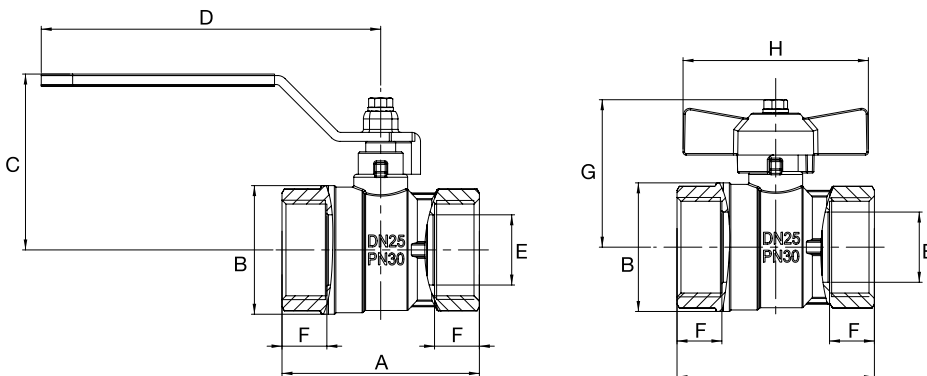

Female x Female Nickel Plated Brass Full Bore Ball Valves

BSP Parallel Threaded – ISO 228
25 – 50 BAR RATED

BRASS BALL VALVES

| Article no. LEVER HANDLE | Size | Max Pressure BAR | Price £ | Price € |
|------------------------------------|--------|---------------------|---------------|---------------|
| 216001 | 1/4" | 50 | £4.60 | €4.80 |
| 216002 | 3/8" | 50 | £4.70 | €4.90 |
| 216003 | 1/2" | 30 | £5.00 | €5.30 |
| 216004 | 3/4" | 30 | £7.40 | €7.80 |
| 216005 | 1" | 30 | £10.90 | €11.40 |
| 216006 | 1 1/4" | 25 | £17.50 | €18.40 |
| 216007 | 1 1/2" | 25 | £24.50 | €25.70 |
| 216008 | 2" | 25 | £40.40 | €42.50 |

Materials

| | |
|-------------|---------------------------------|
| Body | Forged Brass - Nickel Plated |
| Ball | Brass - Chromed |
| Stem Seal | VITON |
| Ball Seal | PTFE |
| Temp. Range | -20 TO +150°C |
| Lever | Steel (Zinc Plated And Painted) |
| Tee Handle | Aluminium |

Dimensions (mm)

| Size | 1/4" | 3/8" | 1/2" | 3/4" | 1" | 1 1/4 " | 1 1/2" | 2" |
|-----------|------|------|------|------|------|---------|--------|-------|
| DN | 8 | 10 | 15 | 20 | 25 | 32 | 40 | 50 |
| A | 44.4 | 44.4 | 48 | 53 | 66 | 76 | 88 | 103 |
| B | 23.5 | 24 | 29 | 36 | 43 | 53 | 63 | 79 |
| C | 41 | 41 | 41.5 | 55 | 58.5 | 73.3 | 78.3 | 95.3 |
| D | 85 | 85 | 85 | 113 | 113 | 137.5 | 137.5 | 157.5 |
| E | 10 | 10 | 14 | 18.5 | 23.5 | 30 | 37 | 47 |
| F | 10 | 10 | 12 | 12 | 15 | 16 | 18 | 19 |
| G | 36.5 | 36.5 | 39 | 47 | 50.5 | | | |
| H | 47 | 47 | 47 | 54 | 62 | | | |

Locking Kit for Flat Lever Ball Valve

| Article no. | Size | Price £ | Price € |
|----------------|-------------------------|--------------|--------------|
| 084LK01 | 1/4" - 1/2" | £1.20 | €1.30 |
| 084LK03 | 3/4" - 1" | £1.50 | €1.70 |
| 084PP03 | Lock Pin | £1.20 | €1.30 |
| PAD3 | Padlock to suit ITAP | £8.10 | €9.00 |