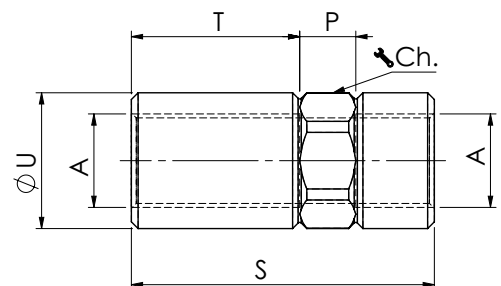

Gap Setting Chart

@ 30 C/STK Viscosity
SETTINGS WILL VARY ACCORDING TOOL THICKNESS

VUBA – Hose Burst Valves - Housing

350 BAR Rated

HYDRAULIC VALVES

MALE x FEMALE - Housing only – Add cartridge

Article no.	Valve	Price £	Price €
61100087	BSPP 1/4	£4.40	€4.50
61100088	BSPP 3/8	£4.60	€4.80
61100089	BSPP 1/2	£6.50	€6.70
61100090	BSPP 3/4	£7.10	€7.30

Dimensions (mm)

Code	A	R	P	T	U	Ch	Weight kg
VUBA140	BSPP 1/4	39	10	13	20.5	19	0.07
VUBA380	BSPP 3/8	45	10	16	24.5	22	0.10
VUBA120	BSPP 1/2	52	10	19	29.5	27	0.17
VUBA340	BSPP 3/4	61	12	23	35.5	32	0.26

FEMALE x FEMALE - Housing only – Add cartridge

Article no.	A	Price £	Price €
61100092	BSPP 1/4	£4.10	€4.20
61100093	BSPP 3/8	£4.60	€4.80
61100094	BSPP 1/2	£6.50	€6.70
61100095	BSPP 3/4	£7.10	€7.30

Dimensions (mm)

Code	A	S	P	T	U	Ch	Weight kg
VUBA140	BSPP 1/4	48	10	13	20.5	19	0.09
VUBA380	BSPP 3/8	54	10	30	24.2	22	0.11
VUBA120	BSPP 1/2	73	10	46.5	29.2	27	0.20
VUBA340	BSPP 3/4	74	12	44	35.5	32	0.27