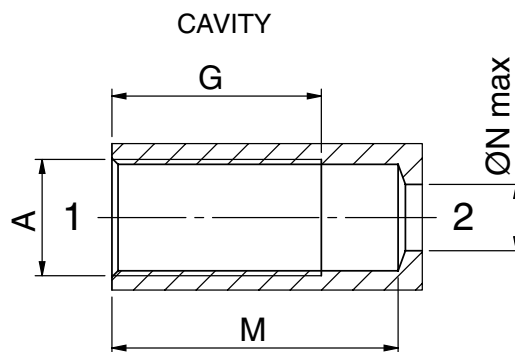

VUBA – Hose Burst Valves

350 BAR Rated

Article no. Cartridge	A	Max Pressure BAR	Max Flow l/min	Price £	Price €
VUBA140	BSPP 1/4	350	25	£4.60	€4.80
VUBA380	BSPP 3/8	350	50	£4.60	€4.80
VUBA120	BSPP 1/2	350	80	£4.60	€4.80
VUBA340	BSPP 3/4	350	150	£8.30	€8.50
VUBA100	BSPP 1	350	180	£11.60	€12.00
Presetting cost				£3.30	€3.40

Additional cost to supply valves with orifice = 5%

F setting - On request
Orifice on flat poppet - On request

Dimensions (mm)

Code	A	B	C	D	G	H	L	M	N	Tightening torque Nm	Weight kg
VUBA140	BSPP 1/4	8.2	10.4	8	25	2.5	19	35	7	2	0.008
VUBA380	BSPP 3/8	11	12.7	10	30	3.25	23	41	9.5	3	0.014
VUBA120	BSPP 1/2	13	15	11.5	33	4	29	46	12	4	0.025
VUBA340	BSPP 3/4	18	18	14.5	42	5.2	34	55	16	10	0.054
VUBA100	BSPP 1	20	26	19	48	7	40	63	22	12	0.1

Dimensions (mm)

Code	A	R	P	T	U	Ch	Weight kg
VUBA140	BSPP 1/4	39	10	13	20.5	19	0.07
VUBA380	BSPP 3/8	45	10	16	24.5	22	0.10
VUBA120	BSPP 1/2	52	10	19	29.5	27	0.17
VUBA340	BSPP 3/4	61	12	23	35.5	32	0.26

FEMALE x FEMALE - Housing only – Add cartridge

Article no.	A	Price £	Price €
61100092	BSPP 1/4	£4.10	€4.20
61100093	BSPP 3/8	£4.60	€4.80
61100094	BSPP 1/2	£6.50	€6.70
61100095	BSPP 3/4	£7.10	€7.30

Dimensions (mm)

Code	A	S	P	T	U	Ch	Weight kg
VUBA140	BSPP 1/4	48	10	13	20.5	19	0.09
VUBA380	BSPP 3/8	54	10	30	24.2	22	0.11
VUBA120	BSPP 1/2	73	10	46.5	29.2	27	0.20
VUBA340	BSPP 3/4	74	12	44	35.5	32	0.27