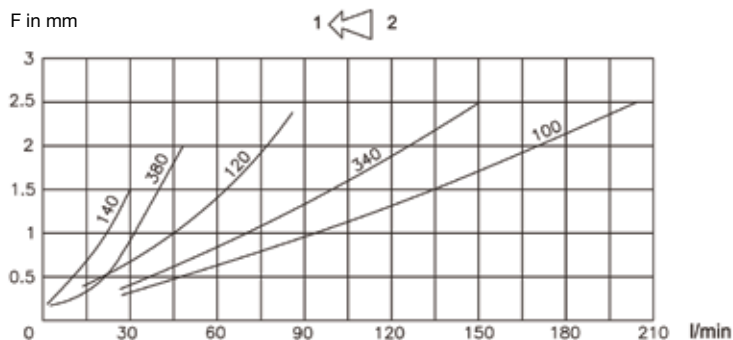

Additional cost to supply valves with orifice = 5%

F setting - On request
Orifice on flat poppet - On request

Dimensions (mm)

Code	A	B	C	D	G	H	L	M	N	Tightening torque Nm	Weight kg
VUBA140	BSPP 1/4	8.2	10.4	8	25	2.5	19	35	7	2	0.008
VUBA380	BSPP 3/8	11	12.7	10	30	3.25	23	41	9.5	3	0.014
VUBA120	BSPP 1/2	13	15	11.5	33	4	29	46	12	4	0.025
VUBA340	BSPP 3/4	18	18	14.5	42	5.2	34	55	16	10	0.054
VUBA100	BSPP 1	20	26	19	48	7	40	63	22	12	0.1

Gap Setting Chart

@ 30 C/STK Viscosity
SETTINGS WILL VARY ACCORDING TOOL THICKNESS

VUBA – Hose Burst Valves - Housing

350 BAR Rated

HYDRAULIC VALVES

MALE x FEMALE - Housing only – Add cartridge

Article no.	Valve	Price £	Price €
61100087	BSPP 1/4	£4.40	€4.50
61100088	BSPP 3/8	£4.60	€4.80
61100089	BSPP 1/2	£6.50	€6.70
61100090	BSPP 3/4	£7.10	€7.30

Dimensions (mm)

Code	A	R	P	T	U	Ch	Weight kg
VUBA140	BSPP 1/4	39	10	13	20.5	19	0.07
VUBA380	BSPP 3/8	45	10	16	24.5	22	0.10
VUBA120	BSPP 1/2	52	10	19	29.5	27	0.17
VUBA340	BSPP 3/4	61	12	23	35.5	32	0.26

FEMALE x FEMALE - Housing only – Add cartridge

Article no.	A	Price £	Price €
61100092	BSPP 1/4	£4.10	€4.20
61100093	BSPP 3/8	£4.60	€4.80
61100094	BSPP 1/2	£6.50	€6.70
61100095	BSPP 3/4	£7.10	€7.30

Dimensions (mm)

Code	A	S	P	T	U	Ch	Weight kg
VUBA140	BSPP 1/4	48	10	13	20.5	19	0.09
VUBA380	BSPP 3/8	54	10	30	24.2	22	0.11
VUBA120	BSPP 1/2	73	10	46.5	29.2	27	0.20
VUBA340	BSPP 3/4	74	12	44	35.5	32	0.27