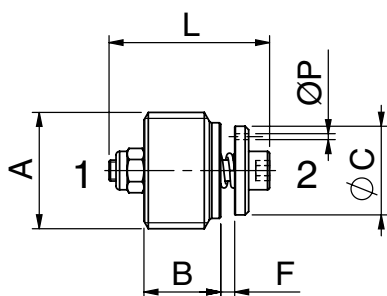

VUBA – Hose Burst Valves

350 BAR Rated

Article no. Cartridge	A	Max Pressure BAR	Max Flow l/min	Price £	Price €
VUBA140	BSPP 1/4	350	25	£4.60	€4.80
VUBA380	BSPP 3/8	350	50	£4.60	€4.80
VUBA120	BSPP 1/2	350	80	£4.60	€4.80
VUBA340	BSPP 3/4	350	150	£8.30	€8.50
VUBA100	BSPP 1	350	180	£11.60	€12.00
Presetting cost				£3.30	€3.40

Additional cost to supply valves with orifice = 5%

F setting - On request
Orifice on flat poppet - On request

Dimensions (mm)

Code	A	B	C	D	G	H	L	M	N	Tightening torque Nm	Weight kg
VUBA140	BSPP 1/4	8.2	10.4	8	25	2.5	19	35	7	2	0.008
VUBA380	BSPP 3/8	11	12.7	10	30	3.25	23	41	9.5	3	0.014
VUBA120	BSPP 1/2	13	15	11.5	33	4	29	46	12	4	0.025
VUBA340	BSPP 3/4	18	18	14.5	42	5.2	34	55	16	10	0.054
VUBA100	BSPP 1	20	26	19	48	7	40	63	22	12	0.1

Dimensions (mm)

Code	A	R	P	T	U	Ch	Weight kg
VUBA140	BSPP 1/4	39	10	13	20.5	19	0.07
VUBA380	BSPP 3/8	45	10	16	24.5	22	0.10
VUBA120	BSPP 1/2	52	10	19	29.5	27	0.17
VUBA340	BSPP 3/4	61	12	23	35.5	32	0.26

FEMALE x FEMALE - Housing only – Add cartridge

Article no.	A	Price £	Price €
61100092	BSPP 1/4	£4.10	€4.20
61100093	BSPP 3/8	£4.60	€4.80
61100094	BSPP 1/2	£6.50	€6.70
61100095	BSPP 3/4	£7.10	€7.30

Dimensions (mm)

Code	A	S	P	T	U	Ch	Weight kg
VUBA140	BSPP 1/4	48	10	13	20.5	19	0.09
VUBA380	BSPP 3/8	54	10	30	24.2	22	0.11
VUBA120	BSPP 1/2	73	10	46.5	29.2	27	0.20
VUBA340	BSPP 3/4	74	12	44	35.5	32	0.27