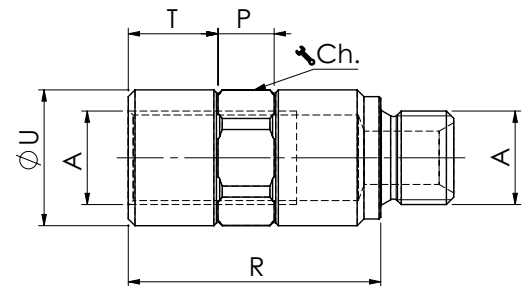

Additional cost to supply valves with orifice = 5%

F setting - On request
Orifice on flat poppet - On request

Dimensions (mm)

Code	A	B	C	D	G	H	L	M	N	Tightening torque Nm	Weight kg
VUBA140	BSPP 1/4	8.2	10.4	8	25	2.5	19	35	7	2	0.008
VUBA380	BSPP 3/8	11	12.7	10	30	3.25	23	41	9.5	3	0.014
VUBA120	BSPP 1/2	13	15	11.5	33	4	29	46	12	4	0.025
VUBA340	BSPP 3/4	18	18	14.5	42	5.2	34	55	16	10	0.054
VUBA100	BSPP 1	20	26	19	48	7	40	63	22	12	0.1

Gap Setting Chart

@ 30 C/STK Viscosity
SETTINGS WILL VARY ACCORDING TOOL THICKNESS

VUBA – Hose Burst Valves - Housing

350 BAR Rated

HYDRAULIC VALVES

MALE x FEMALE - Housing only – Add cartridge

Article no.	Valve	Price £	Price €
61100087	BSPP 1/4	£4.40	€4.50
61100088	BSPP 3/8	£4.60	€4.80
61100089	BSPP 1/2	£6.50	€6.70
61100090	BSPP 3/4	£7.10	€7.30

Dimensions (mm)

Code	A	R	P	T	U	Ch	Weight kg
VUBA140	BSPP 1/4	39	10	13	20.5	19	0.07
VUBA380	BSPP 3/8	45	10	16	24.5	22	0.10
VUBA120	BSPP 1/2	52	10	19	29.5	27	0.17
VUBA340	BSPP 3/4	61	12	23	35.5	32	0.26

FEMALE x FEMALE - Housing only – Add cartridge

Article no.	A	Price £	Price €
61100092	BSPP 1/4	£4.10	€4.20
61100093	BSPP 3/8	£4.60	€4.80
61100094	BSPP 1/2	£6.50	€6.70
61100095	BSPP 3/4	£7.10	€7.30

Dimensions (mm)

Code	A	S	P	T	U	Ch	Weight kg
VUBA140	BSPP 1/4	48	10	13	20.5	19	0.09
VUBA380	BSPP 3/8	54	10	30	24.2	22	0.11
VUBA120	BSPP 1/2	73	10	46.5	29.2	27	0.20
VUBA340	BSPP 3/4	74	12	44	35.5	32	0.27