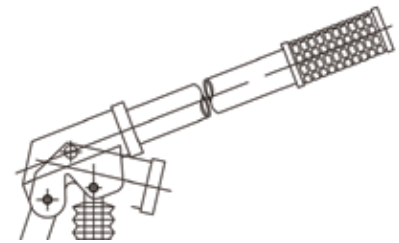

# PM50 – Lever Operated Hand Pump

Article no.	Max Pressure BAR	Price £	Price €
<b>PM50</b>	100	<b>£177.10</b>	<b>€182.50</b>
<b>Rubber Protection</b>		<b>£7.30</b>	<b>€7.50</b>
<b>Relief Valve Option</b>		<b>£14.50</b>	<b>€15.00</b>

## Features

Code	Displacement	Max working pressure	Weight kg
PM50	50cm <sup>3</sup>	100 BAR	5.2

Lever = 600mm

## Dimensions