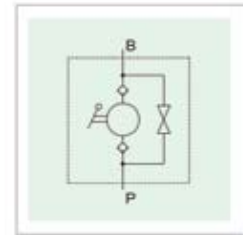

## Features

Code	Displacement	Max working pressure	Weight kg
PM50	50cm <sup>3</sup>	100 BAR	5.2

Lever = 600mm

## Dimensions