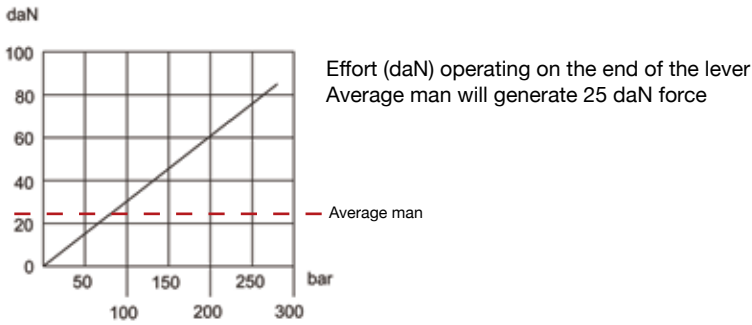

## Ordering Code

## Features

Code	Displacement	Max working pressure	Weight kg
PM50	50cm <sup>3</sup>	100 BAR	5.2

Lever = 600mm