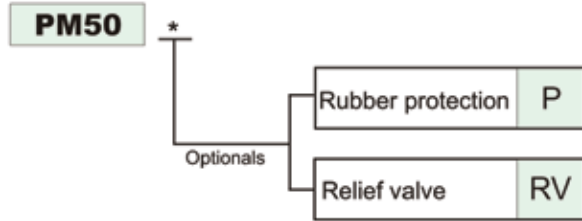

# PM50 – Lever Operated Hand Pump

Article no.	Max Pressure BAR	Price £	Price €
<b>PM50</b>	100	<b>£177.10</b>	<b>€182.50</b>
<b>Rubber Protection</b>		<b>£7.30</b>	<b>€7.50</b>
<b>Relief Valve Option</b>		<b>£14.50</b>	<b>€15.00</b>

## Features

Code	Displacement	Max working pressure	Weight kg
PM50	50cm <sup>3</sup>	100 BAR	5.2

Lever = 600mm