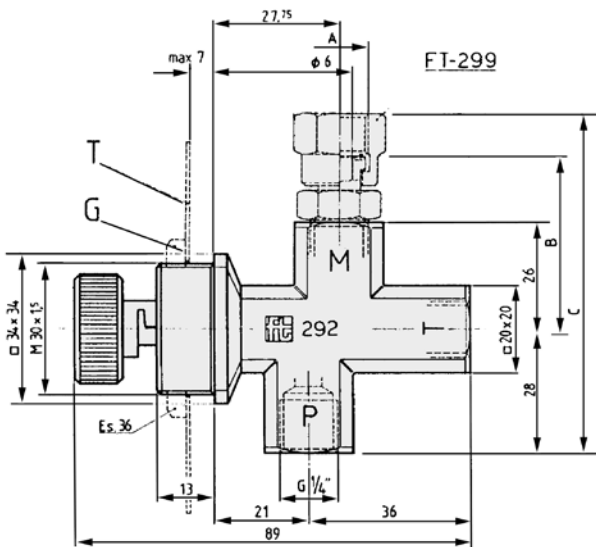

Pressure Gauge Isolator Valve Push to Read

400 BAR Rated

Materials

Body	Steel 9SMn28K
Seal	NITRIL (Others on Request)
Stem	Steel
Handle	ABS Plastic
Temp. Range	-20 TO +100°C

Panel Mounted

	Article no.	Price £	Price €
Valve	206010	£59.40	€61.30
Panel nut	207001	£5.30	€5.40
Nameplate	206015	£7.90	€8.10

A	G 1/4"
B	45
C	80

Manifold Mounted

Article no.	Price £	Price €
206012	£162.80	€167.90

A	G 1/4"
B	41
C	73