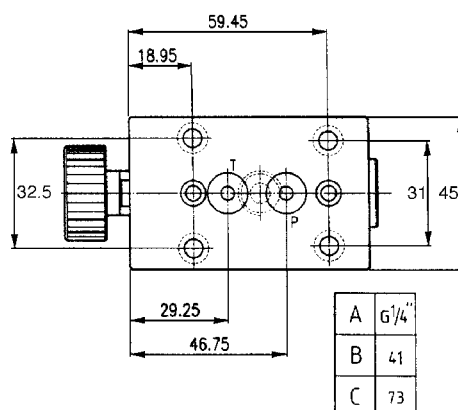

Pressure Gauge Isolator Valve Push to Read

400 BAR Rated

Materials

Body	Steel 9SMn28K
Seal	NITRIL (Others on Request)
Stem	Steel
Handle	ABS Plastic
Temp. Range	-20 TO +100°C

Panel Mounted

	Article no.	Price £	Price €
Valve	206010	£59.40	€61.30
Panel nut	207001	£5.30	€5.40
Nameplate	206015	£7.90	€8.10

A	G 1/4"
B	45
C	80

Manifold Mounted

Article no.	Price £	Price €
206012	£162.80	€167.90

A	G 1/4"
B	41
C	73