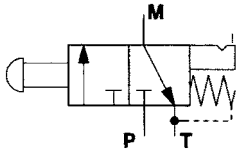

Pressure Gauge Isolator Valve Push to Read

400 BAR Rated

Materials

Body	Steel 9SMn28K
Seal	NITRIL (Others on Request)
Stem	Steel
Handle	ABS Plastic
Temp. Range	-20 TO +100°C

Panel Mounted

	Article no.	Price £	Price €
Valve	206010	£59.40	€61.30
Panel nut	207001	£5.30	€5.40
Nameplate	206015	£7.90	€8.10

A	G 1/4"
B	45
C	80

Manifold Mounted

Article no.	Price £	Price €
206012	£162.80	€167.90

A	G 1/4"
B	41
C	73