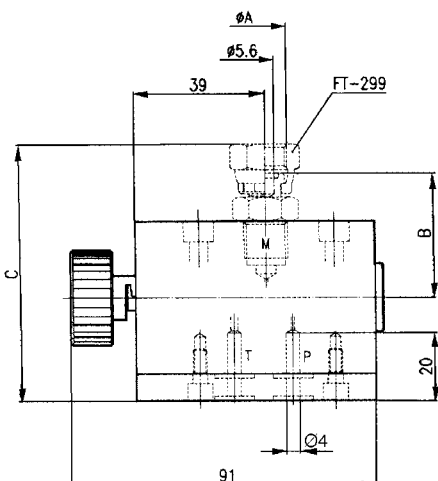

Pressure Gauge Isolator Valve Push to Read

400 BAR Rated

Materials

Body	Steel 9SMn28K
Seal	NITRIL (Others on Request)
Stem	Steel
Handle	ABS Plastic
Temp. Range	-20 TO +100°C

Panel Mounted

	Article no.	Price £	Price €
Valve	206010	£59.40	€61.30
Panel nut	207001	£5.30	€5.40
Nameplate	206015	£7.90	€8.10

A	G 1/4"
B	45
C	80

Manifold Mounted

Article no.	Price £	Price €
206012	£162.80	€167.90

A	G 1/4"
B	41
C	73